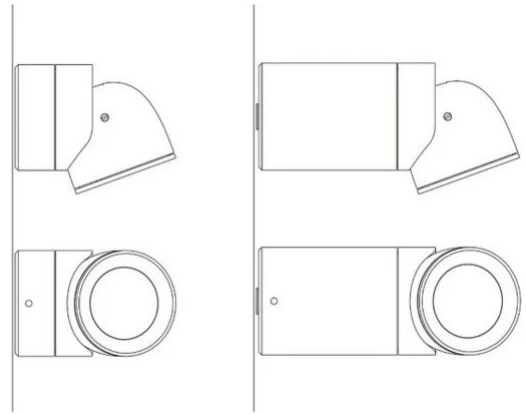

Sistema U

Narrow beam - length 10 cm

Studio Natural

colors

Typology Spotlight Ceiling

Utilisation Indoor

230V 13 W 1950 lm

direct light

Direct-light spotlight that can be oriented thanks to a special adjustable joint. Painted aluminium structure. LED light source with different light beams optics.

Integrated driver (cod. 1452)

Remote driver (cod. 1452/J)

Award

Family	Sistema U
Typology	Spotlight Ceiling
Utilisation	Indoor

Dimensions

Profondità	10 cm
Diameter	7 cm
Weight	0.5 Kg

Materials

Structure	aluminium	Diffuser	polycarbonate
-----------	-----------	----------	---------------