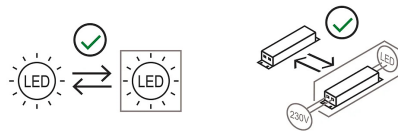

Certifications