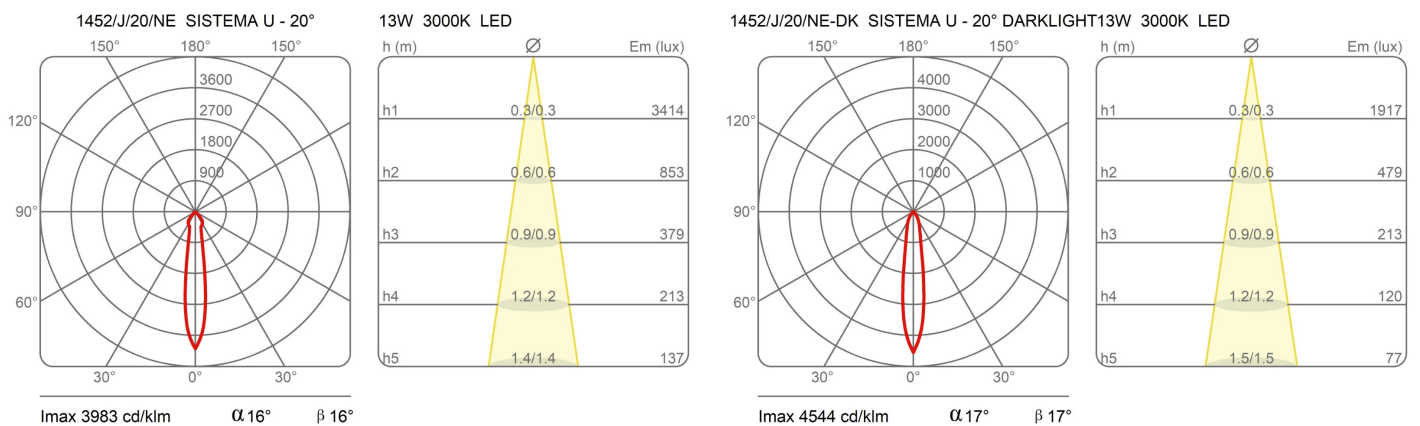

Certifications

Photometric curves